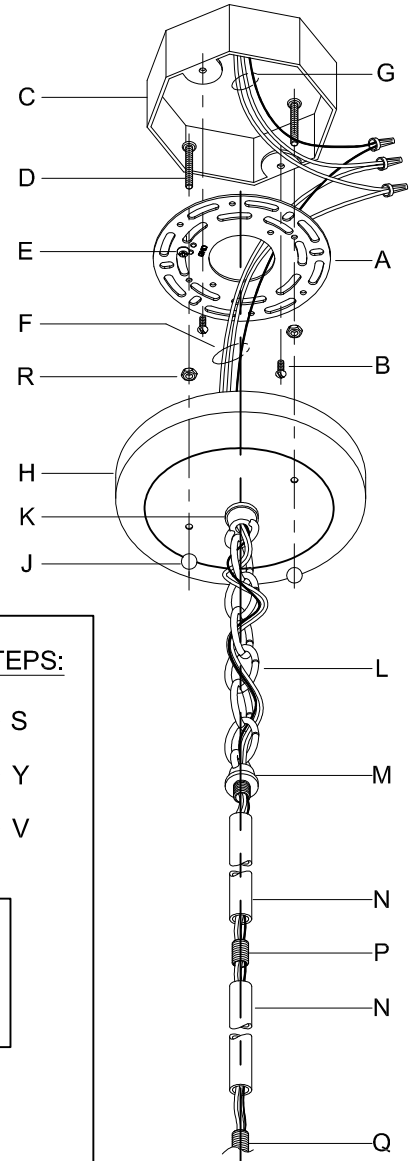

CAUTION: Read instructions carefully and turn electricity off at main circuit breaker panel before beginning installation.

500176

WARNING - If any Special Control Devices are used with this Fixture, Follow the Instructions Carefully to assure full compliance with N.E.C. requirements. If there are any questions, contact a Qualified Electrical Contractor.

CANOPY MOUNTING & WIRE CONNECTION ASSEMBLY STEPS:

Attach (N), (P) to achieve overall desired length.
 Joignez (N), (P) pour obtenir la longueur voulue.
 Una (N), (P) para lograr la longitud deseada.

1. D,E → A
2. R → D
3. B,A → C
4. F → P,N,M
5. N → Q
6. M → N
7. L → M,K
8. F → L,K,H
9. F → G
10. H,J → D

FIXTURE ASSEMBLY STEPS:

1. F → S
2. T,U,X → Y
3. W → V

B, C, G & W
 (NOT FURNISHED)
 (NON FOURNIE)
 (NO INCLUIDA)

Instructions d'Assemblage et Installation

MISE EN GARDE: Lire les instructions avec soin et couper le courant au disjoncteur central avant de commencer l'installation.