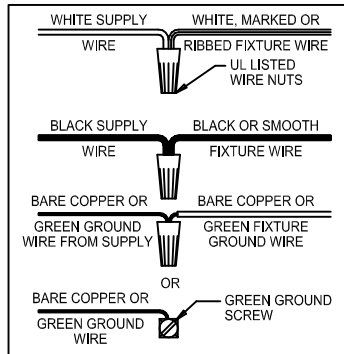

CAUTION: Read instructions carefully and turn electricity off at main circuit breaker panel before beginning installation.

500176

WARNING - If any Special Control Devices are used with this Fixture, Follow the Instructions Carefully to assure full compliance with N.E.C. requirements. If there are any questions, contact a Qualified Electrical Contractor.

CANOPY MOUNTING & WIRE CONNECTION ASSEMBLY STEPS:

Attach (N), (P) to achieve overall desired length.
 Joignez (N), (P) pour obtenir la longueur voulue.
 Una (N), (P) para lograr la longitud deseada.

1. D,E → A
2. R → D
3. B,A → C
4. F → P,N,M
5. N → Q
6. M → N
7. L → M,K
8. F → L,K,H
9. F → G
10. H,J → D