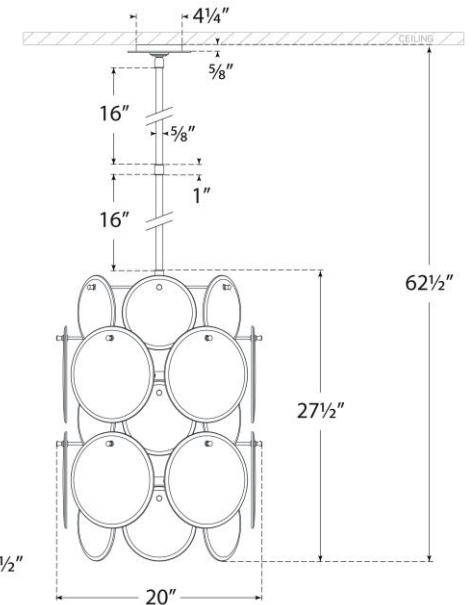

TEAR SHEET

Loire Medium Barrel Chandelier

Item # ARN 5451G-WSG

Designer: AERIN

O/A Height: 62.5"

Fixture Height: 27.5"

Min. Custom Height: 33.5"

Width: 20"

Canopy: 4.25" Round

Finishes: G, PN

Glass Options: CSG, WSG

Socket: 6 - E12 Candelabra

Wattage: 6 - 60 C11

Weight: 52 Pounds

Note: Custom Height Available

Top View

Front View