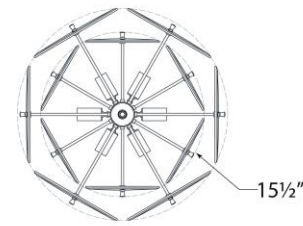

TEAR SHEET

Loire Medium Barrel Chandelier

Item # ARN 5451G-WSG

Designer: AERIN

O/A Height: 62.5"

Fixture Height: 27.5"

Min. Custom Height: 33.5"

Width: 20"

Canopy: 4.25" Round

Finishes: G, PN

Glass Options: CSG, WSG

Socket: 6 - E12 Candelabra

Wattage: 6 - 60 C11

Weight: 52 Pounds

Note: Custom Height Available

Top View

Front View