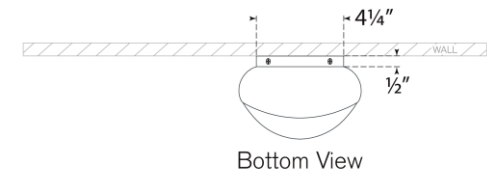

TEAR SHEET

Esculpa 18" Elongated Wall Light

Item # KW 2911ALB/PN

Designer: Kelly Wearstler

Height: 18"

Width: 6"

Extension: 4"

Backplate: 4.25" x 15.75" Oval

Finishes: ALB/AB, ALB/BZ, ALB/PN

Lightsource: Dedicated LED

Wattage: 9w (1000lm)

Weight: 17 Pounds

Note: UL Only | Alabaster is a Natural Stone | Variations in Color and Texture are Expected

Bottom View

Side View