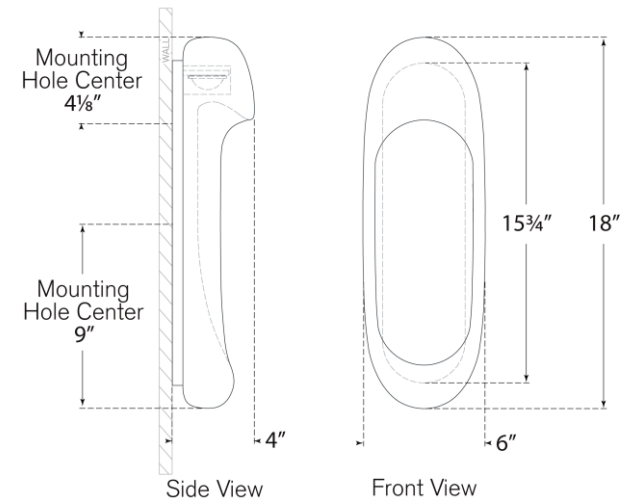

TEAR SHEET

Esculpa 18" Elongated Wall Light

Item # KW 2911ALB/PN

Designer: Kelly Wearstler

Height: 18"

Width: 6"

Extension: 4"

Backplate: 4.25" x 15.75" Oval

Finishes: ALB/AB, ALB/BZ, ALB/PN

Lightsource: Dedicated LED

Wattage: 9w (1000lm)

Weight: 17 Pounds

Note: UL Only | Alabaster is a Natural Stone | Variations in Color and Texture are Expected

Bottom View

Side View

Front View