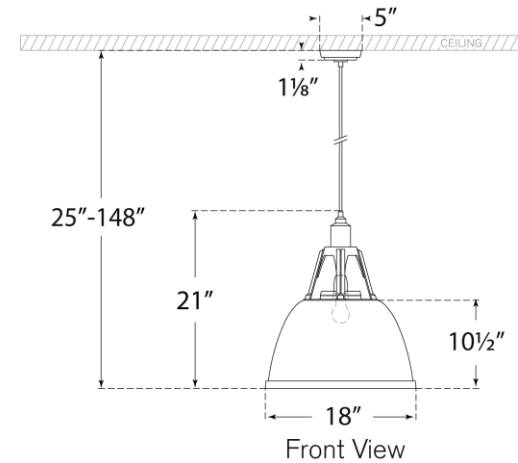

## Gunner 18" Pendant

Item # TOB 5641WHT/PAL

Designer: Thomas O'Brien

O/A Height: 25" - 148"

Fixture Height: 21"

Width: 18"

Canopy: 5" Round

Finishes: BLK/PAL, WHT/PAL

Socket: E26 Keyless

Wattage: 15 LED A19

Weight: 9 Pounds

Note: Height Not Adjustable After Installation

Top View