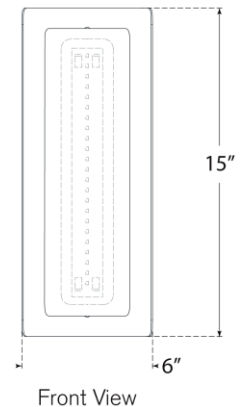

TEAR SHEET

Penumbra 15" Sconce

Item # WS 2074PN/WHT

Designer: Windsor Smith

Height: 15"

Width: 6"

Extension: 4.5"

Backplate: 3.25" x 13.25" Rectangle

Finishes: BZ/L, BZ/WHT, HAB/L, HAB/WHT, PN/L, PN/WHT

Lightsource: Dedicated LED

Wattage: 9w (1000lm)

Weight: 6 Pounds

Note: UL Only | Requires Smaller Outlet Box

Top View

Side View

Front View