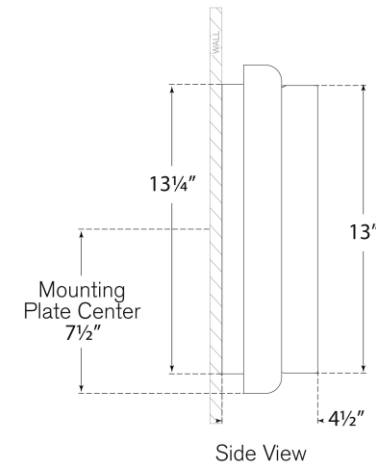

TEAR SHEET

Penumbra 15" Sconce

Item # WS 2074PN/WHT

Designer: Windsor Smith

Height: 15"

Width: 6"

Extension: 4.5"

Backplate: 3.25" x 13.25" Rectangle

Finishes: BZ/L, BZ/WHT, HAB/L, HAB/WHT, PN/L, PN/WHT

Lightsource: Dedicated LED

Wattage: 9w (1000lm)

Weight: 6 Pounds

Note: UL Only | Requires Smaller Outlet Box

Top View

Side View

Front View