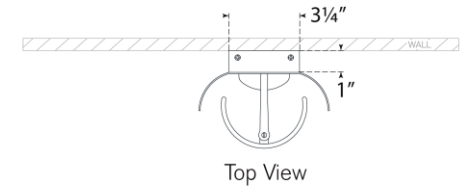

TEAR SHEET

Penumbra 15" Sconce

Item # WS 2074PN/WHT

Designer: Windsor Smith

Height: 15"

Width: 6"

Extension: 4.5"

Backplate: 3.25" x 13.25" Rectangle

Finishes: BZ/L, BZ/WHT, HAB/L, HAB/WHT, PN/L, PN/WHT

Lightsource: Dedicated LED

Wattage: 9w (1000lm)

Weight: 6 Pounds

Note: UL Only | Requires Smaller Outlet Box

Top View

Side View

Front View