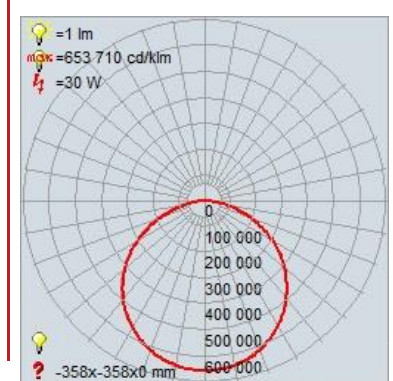

FIXTURE**	BACKPLATE / CANOPY**
Length:	Length
Width:	Width:
Diameter 15"	Diameter:
Height: 3"	Height:
Extension:	
Overall Height:	

TECHNICAL SPECIFICATIONS

SPECIFICATIONS

Frame Material: Steel
Diffuser Material: Acrylic
Lamping Type: SSL (Dedicated LED) Jbox: Standard
Lamping Base: SSL Lamp Wattage: 30 W
Lamp Quantity: 1 Total Wattage: 30 W
Voltage: 120v Lamps Included: Yes

ADDITIONAL NOTES

Project Name: _____
Location: _____
Type: _____
Quantity: _____
Notes: _____

LINE DRAWING

IES FILE

In addition to Access Lighting's purchase and warranty terms and conditions, by signing below or placing an order, you agree that you are authorized to bind the entity placing any order and acknowledge the following: All of sizes and measurements are approximate and all images are for illustrative purposes only. In the event of an inconsistency, the "Product Measurements" section controls. There also may be slight differences in the colors and designs compared to the displayed and printed images.