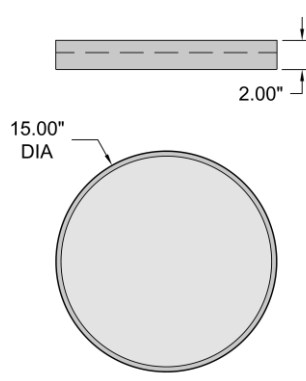

LINE DRAWING