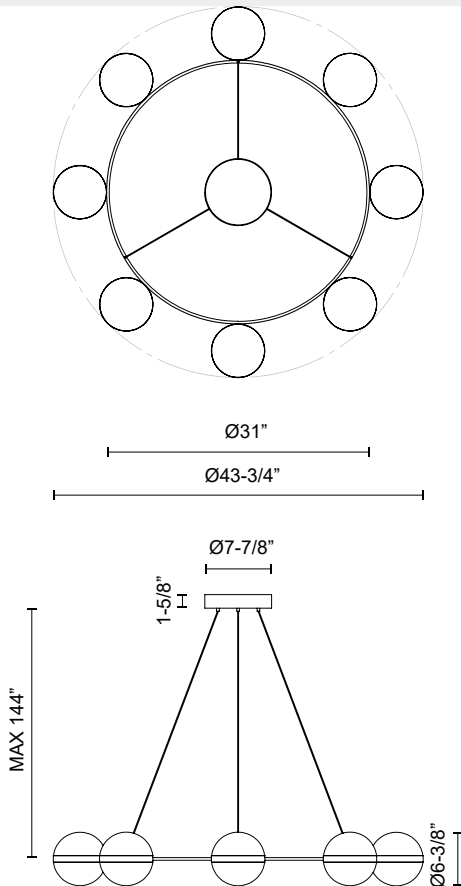

TAGLIATO CH302008-UNV

FIXTURE DIMENSIONS	D43-3/4" x H6-3/8"
LIGHT SOURCE	LED with DC Driver
WATTAGE	82W
TOTAL LUMENS	6800lm
DELIVERED LUMENS	5615lm
VOLTAGE	120-277V
COLOR TEMPERATURE	3000K
CRI (RA)	90CRI
DIMMABLE	Yes, TRIAC/ELV Dimmer (Not Included)
DIFFUSER DETAILS	Frosted Acrylic
MATERIAL	Acrylic Shade
WIRE LENGTH	144"
MINIMUM HANG HEIGHT	32"
SLOPED CEILING ADAPTABLE	Yes
CEC TITLE 24 JA8	Yes, JA8-2022
LOCATION	Dry
CANOPY DIMENSIONS	D7-7/8" x H1-5/8"
PAINT FINISH	BG01; MB01;

[D - Diameter, L - Length, W - Width, H - Height, E - Extension]

AVAILABLE FINISHES:

CH302008MBBG-UNV

Matte
Black/Brushed
Gold

*For complete warranty terms, please visit: www.aloralighting.com/warranty